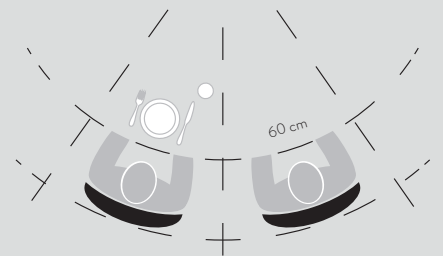

TAVOLO VASE

Polypropylene stackable dinner table

Dimensions

- a different table top sizes
- b different table top sizes
- c 74 cm

Frame

- ✓ Material Polypropylene
- ✓ Thickness 5 mm
- ✓ Dimension frame 56x109 cm (WxH)

Features

- ✓ Stackable: 10pcs
- ✓ Interchangeable tabletops
- ✓ In & outdoor use, UV- and waterresistant
- ✓ Handy built-in turn & click system: no screwdrivers required

Frame Colours

Table top dimensions

80x80 cm

ø 80 cm

ø 120 cm

Table top materials

HPL	MFFA
Laminated hardcore compact	Fingerprint proof
12 mm	MDF melamine
	18 mm
	ABS edge 1 mm
IN- AND OUTDOOR USE	INDOOR USE ONLY

Add-ons

Lumen LED light
 Splashproof IP65
 Remote control, magnet and plastic holder incl.
 Total LED power 10W
 Beam angle 120°
 Charging time 3 - 5h
 Battery run time 8 - 15h

*Assembly kit included

Table tops

Decor HPL

- ✓ Material Laminated hardcore compact
- ✓ Dimensions 80x80, diam. 80 or diam. 120 cm
- ✓ Thickness 12 mm

Colours

White (WHI)

Black (BLA)

Italian Stone (MASLAT)