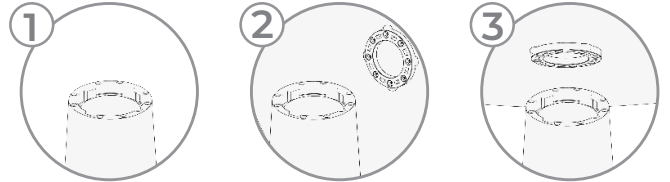

Features

- ✓ Stackable: 10pcs
- ✓ Interchangeable tabletops
- ✓ In & outdoor use, UV- and waterresistant
- ✓ Handy built-in turn & click system: no screwdrivers required