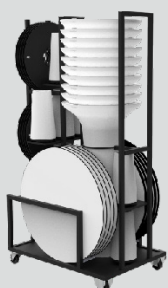

*Assembly kit included

Table tops

Decor HPL

- ✓ Material Laminated hardcore compact
- ✓ Dimensions 80x80, diam. 80 or diam. 120 cm
- ✓ Thickness 12 mm

Colours

White (WHI)

Black (BLA)

Italian Stone (MASLAT)

Black (BLA)

Anthracite (ANT)

Blue (BLU)

Green (GRE)

Red (RED)

Add-ons

Trolley for Vase tables

- ✓ Material Steel
- ✓ Dimensions 111x79x173 cm (LxWxH)
- ✓ Coating Hammerscale grey powdercoating
- ✓ Features Stores 10 tables (tabletops included)
 Fitted with vulcanised wheels, 125 mm dia
 2 braked swing-wheels + 2 fixed wheels
 3 functions: transportation - storage - protection