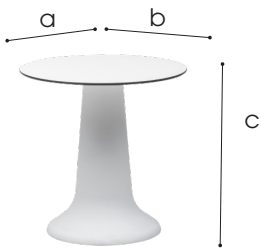

TAVOLO VASE

Polypropylene stackable dinner table

Dimensions

- a different table top sizes
- b different table top sizes
- c 74 cm

Frame

- ✓ Material Polypropylene
- ✓ Thickness 5 mm
- ✓ Dimension frame 56x109 cm (WxH)

Features

- ✓ Stackable: 10pcs
- ✓ Interchangeable tabletops
- ✓ In & outdoor use, UV- and waterresistant
- ✓ Handy built-in turn & click system: no screwdrivers required

Frame Colours

Table top dimensions

80x80 cm

ø 80 cm

ø 120 cm

Table top materials

HPL	MFFA
Laminated hardcore compact	Fingerprint proof
12 mm	MDF melamine
	18 mm
	ABS edge 1 mm
IN- AND OUTDOOR USE	INDOOR USE ONLY

Add-ons

Lumen LED light
 Splashproof IP65
 Remote control, magnet and plastic holder incl.
 Total LED power 10W
 Beam angle 120°
 Charging time 3 - 5h
 Battery run time 8 - 15h

*Assembly kit included

Table tops

Decor HPL

- ✓ Material Laminated hardcore compact
- ✓ Dimensions 80x80, diam. 80 or diam. 120 cm
- ✓ Thickness 12 mm

Colours

White (WHI)

Black (BLA)

Italian Stone (MASLAT)